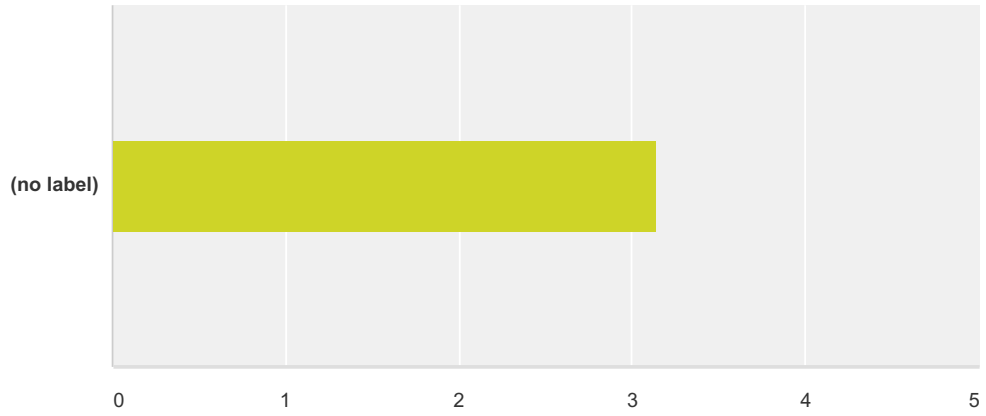

## Q2 Would you recommend the session to a friend?

Answered: 631 Skipped: 3

Answer Choices	Responses	
yes	93.19%	588
No	6.81%	43
<b>Total</b>		<b>631</b>

### Q3 How useful did you find the session?

Answered: 627 Skipped: 7

	least useful	(no label)	(no label)	most useful	Total	Average Rating
(no label)	2.55% 16	11.32% 71	55.66% 349	30.46% 191	627	3.14