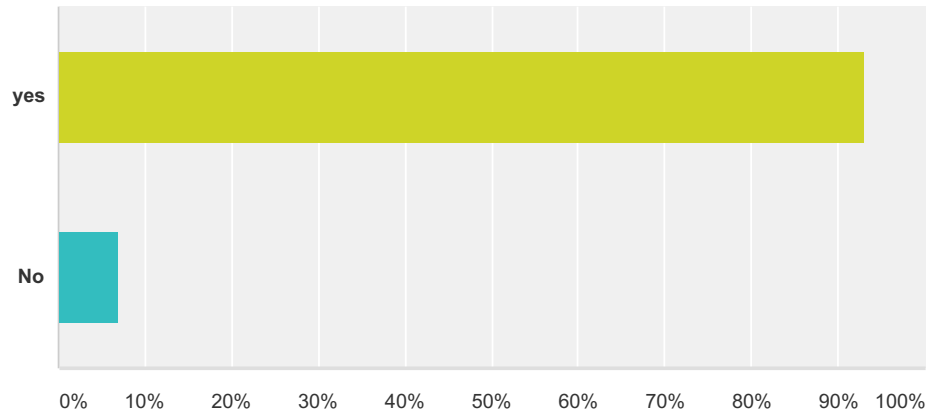

## Q2 Would you recommend the session to a friend?

Answered: 631 Skipped: 3

Answer Choices	Responses	
yes	93.19%	588
No	6.81%	43
<b>Total</b>		<b>631</b>

### Q3 How useful did you find the session?

Answered: 627 Skipped: 7

	least useful	(no label)	(no label)	most useful	Total	Average Rating
(no label)	2.55% 16	11.32% 71	55.66% 349	30.46% 191	627	3.14