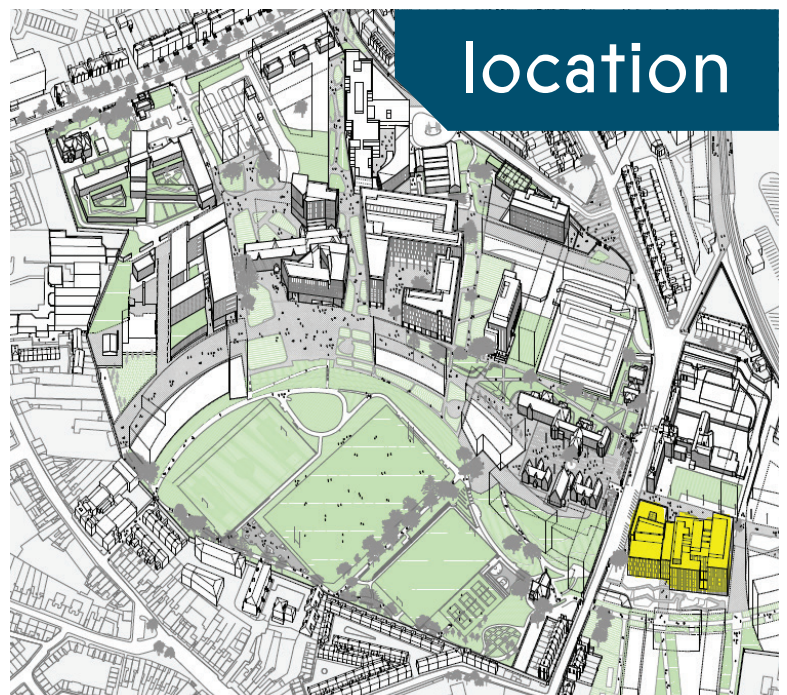

# East Quad

East Quad is the first TU Dublin building that you reach after alighting from the LUAS at the new Broadstone plaza that connects to the University via an open, paved walkway.

As a new home to TU Dublin's Arts disciplines, East Quad will cater to 3,500 students and 160 staff covering the areas of Media, Social Sciences, Creative Arts, and Music & Drama.

The building has an impressive range of facilities. Aside from its suite of classrooms, workshops, studios, and informal learning spaces, East Quad also boasts a 400 seat Concert Hall, a Black Box theatre, a Recital Hall, and a café. The open and inclusive design that runs through the building, with large and spacious atriums, helps to connect the different learning areas in a bright and welcoming environment.

# East Quad